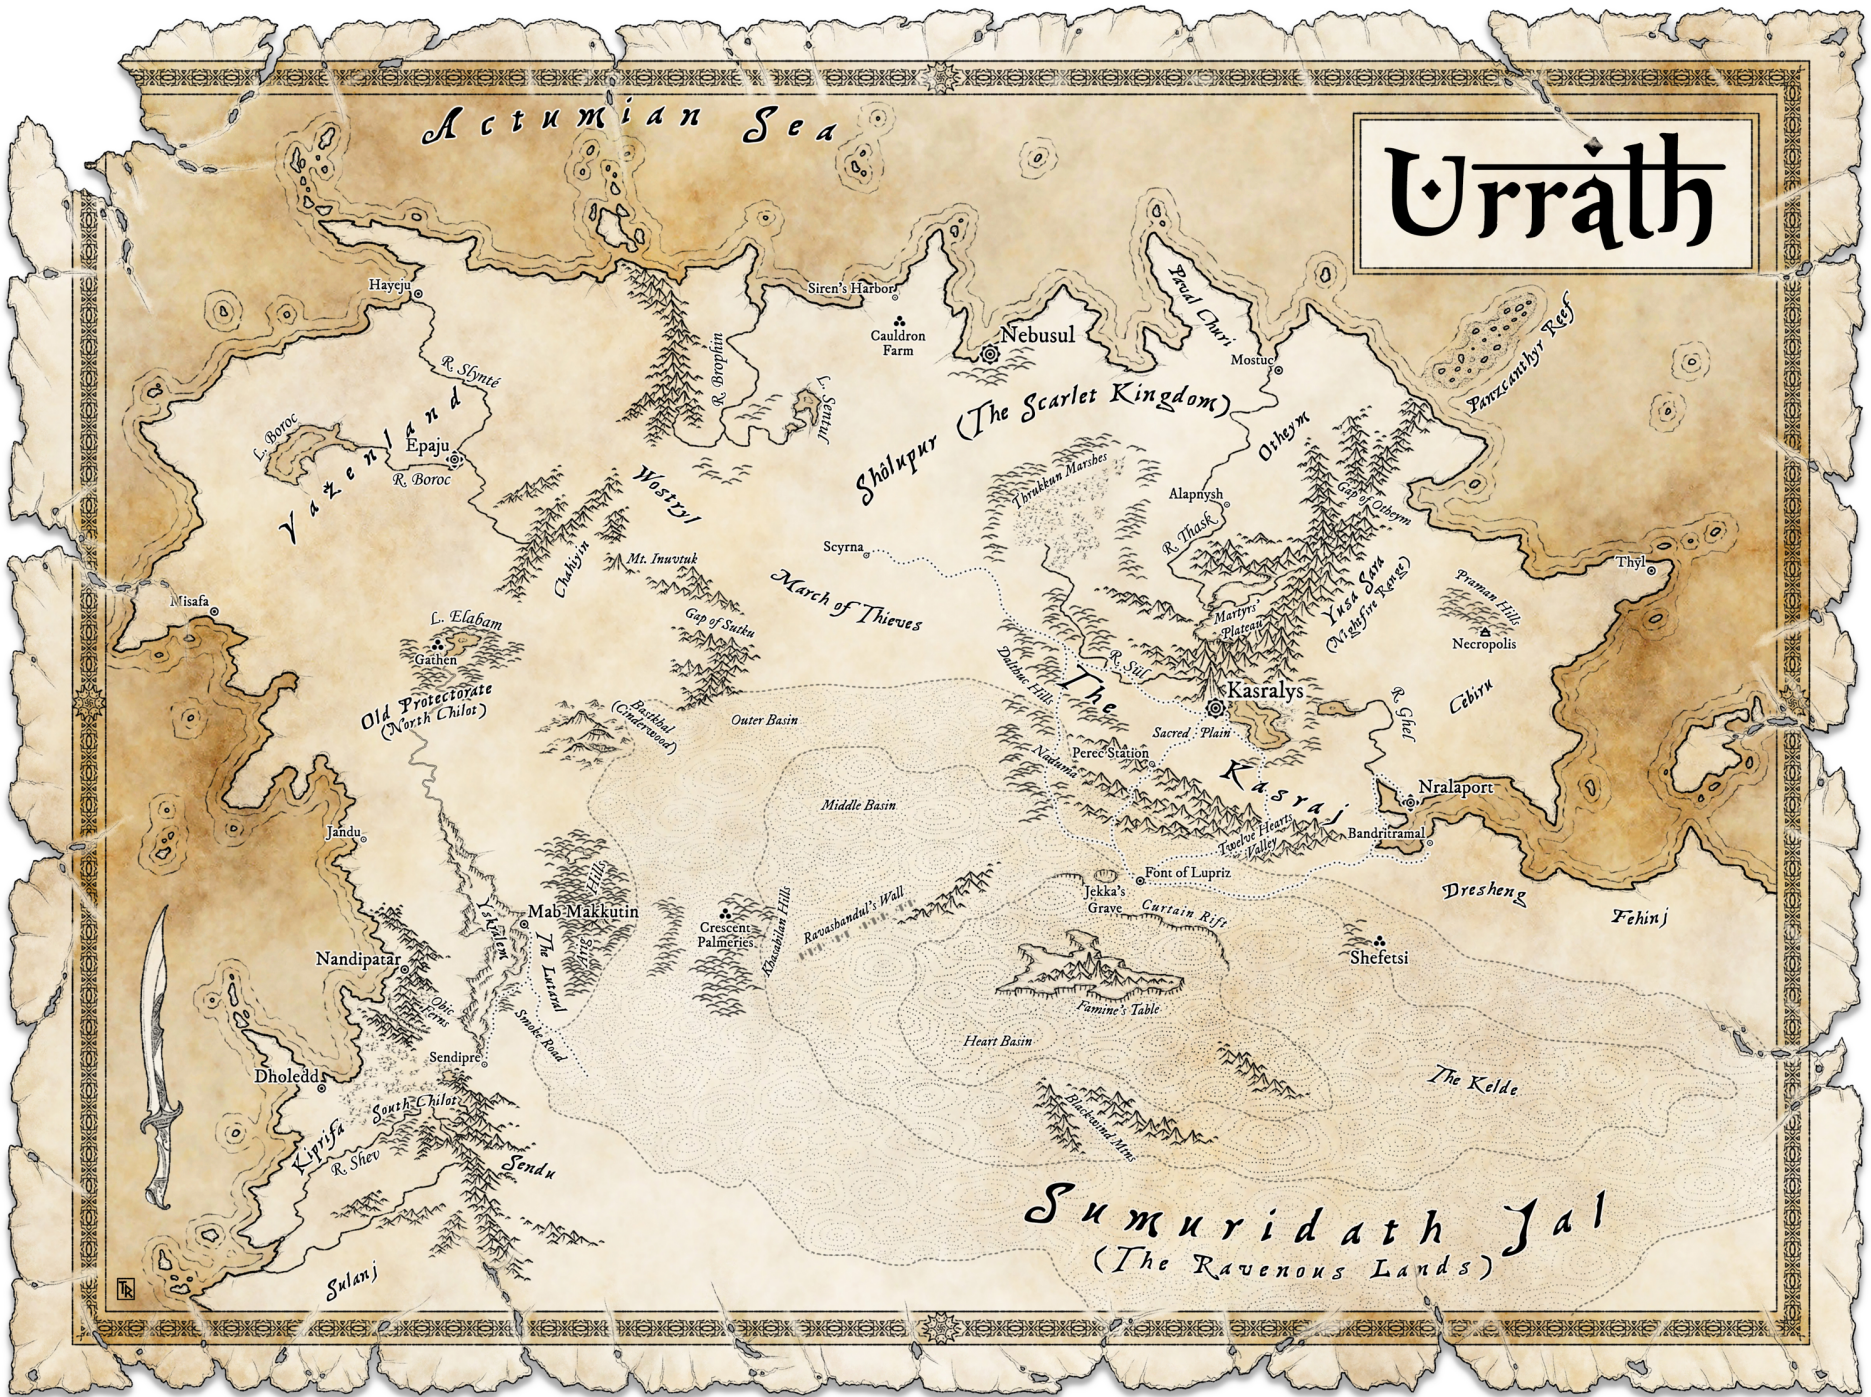

Actumian Sea

Urrath

Sholapur (The Scarlet Kingdom)

Kasraj

Sumuridath Jal
(The Ravenous Lands)

Vaznland

Old Protectorate
(North Chilor)

March of Thieves

Jandu

The Lurwood

Crescent Palmeties

Middle Basin

Outer Basin

Gap of Saska

Wostri

Chyryn

Mt. Inuvruk

Scyrna

Cauldron Farm

Nebusul

Mostuc

Oshym

Alapnysh

R. Thusk